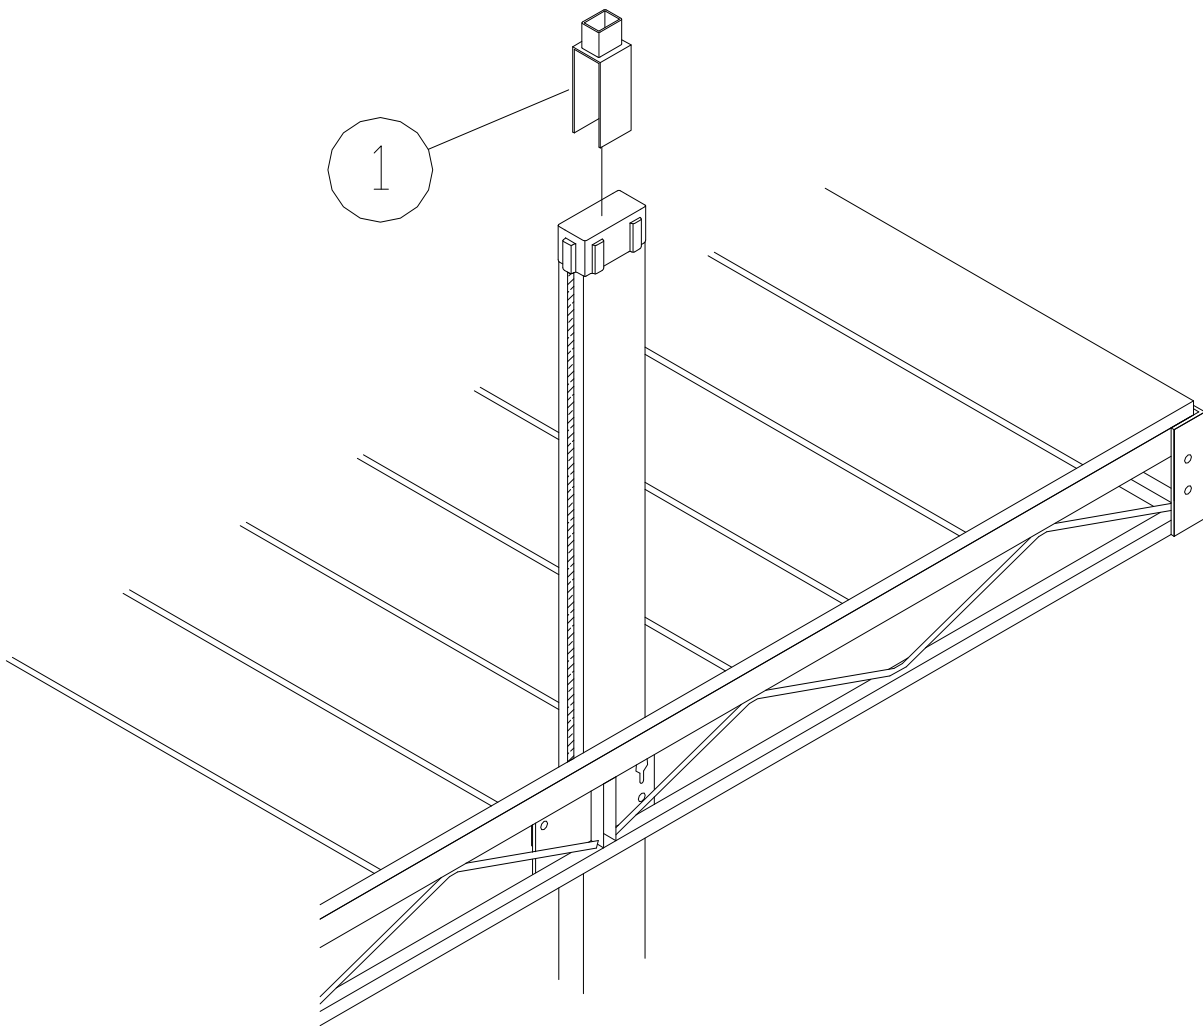

PORTA-DOCK, INC.
R96 VLM LIGHT BRACKET

***Thank you for purchasing our product!**
Please read these instructions and follow them step by step.

Step 1. Slide the light bracket (Ref. No. 1) over the plastic cap on top of the vertical lift member.

REF. #	PART #	DESCRIPTION	QTY
1	R96	VLM LIGHT MOUNT BRACKET	1

Porta-Dock, Inc.