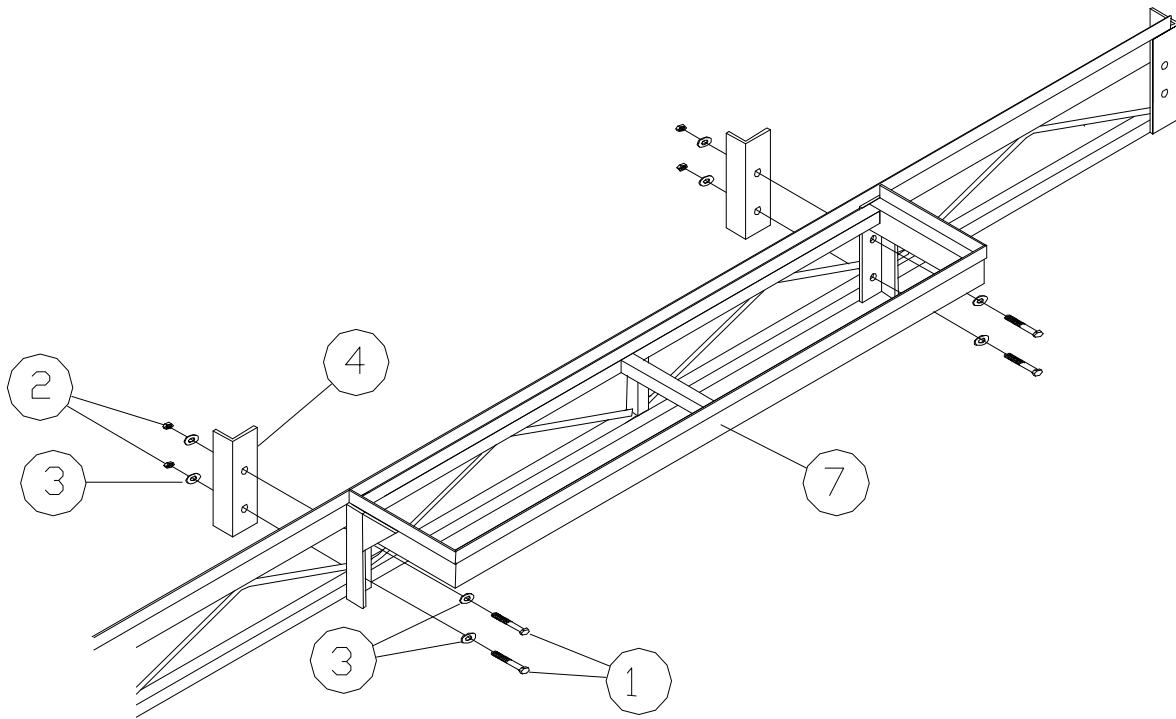

PORTA-DOCK, INC.

WHEEL DOCK DECK EXT.

E11 4' X 10" AA/APD DS DECK EXTENSION FOR 4' & 5' DOCKS

E13 4' X 10" CPD DS DECK EXTENSION FOR 4' & 5' DOCKS

Thank you for purchasing our product!

Please read these instructions and follow them step by step.

DECK EXTENSIONS PARTS LIST

<u>REF#</u>	<u>PART#</u>	<u>DESCRIPTION</u>	<u>AA/APD QTY</u>	<u>CPD QTY</u>
1	5083	3/8" X 2 1/2" BOLT	4	4
2	5056	3/8" NUT	4	4
3	5070	3/8" WASHER	8	8
4	30801	BACKER PLATE 4' & 5' DOCKS	2	2
5	E14	CEDAR 10" X 4' PANEL	-	1
	1750	ALUMINUM EXTENSION PANEL	1	-
6	4108	8' PVC FOAM TAPE - AA/APD EXT.	1	-
7	E40	FRAME EXTENSION FOR 5' DOCKS	1	1