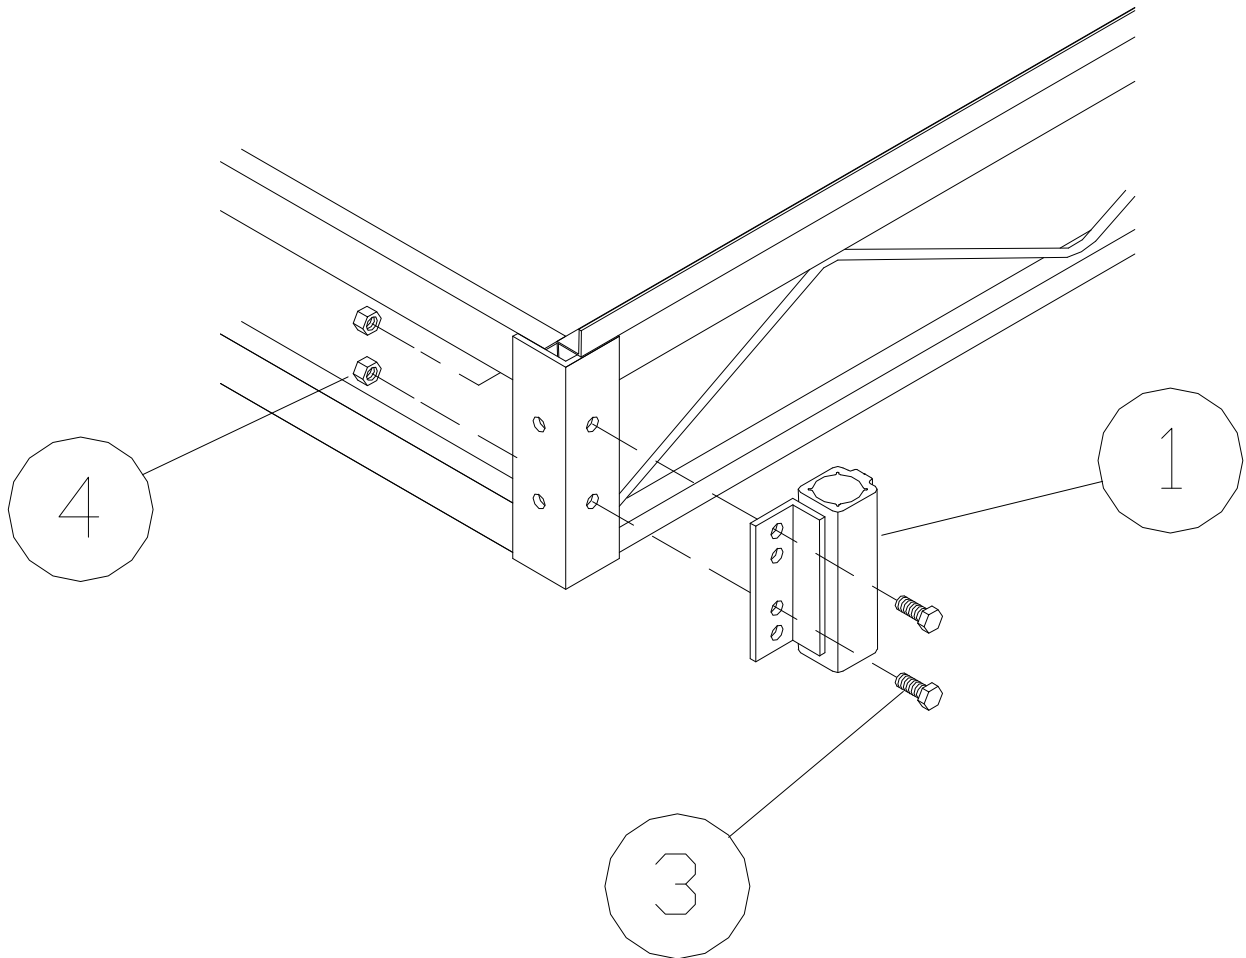

PORTA-DOCK, INC.

C35 ALUMINUM DOCK POST CORNER BRACKET 1 1/4"

Thank you for purchasing our product!

****Please read these instructions and follow them step by step. ****

<u>REF. #</u>	<u>PART #</u>	<u>DESCRIPTION</u>	<u>QTY</u>
1	C43	ALUMINUM DOCK POST BRACKET 1 1/4"	1
2	5174	1/2" X 1 SET SCREW	1
3	5123	1/2" X 1" BOLT	2
4	5058	1/2" NUT	2