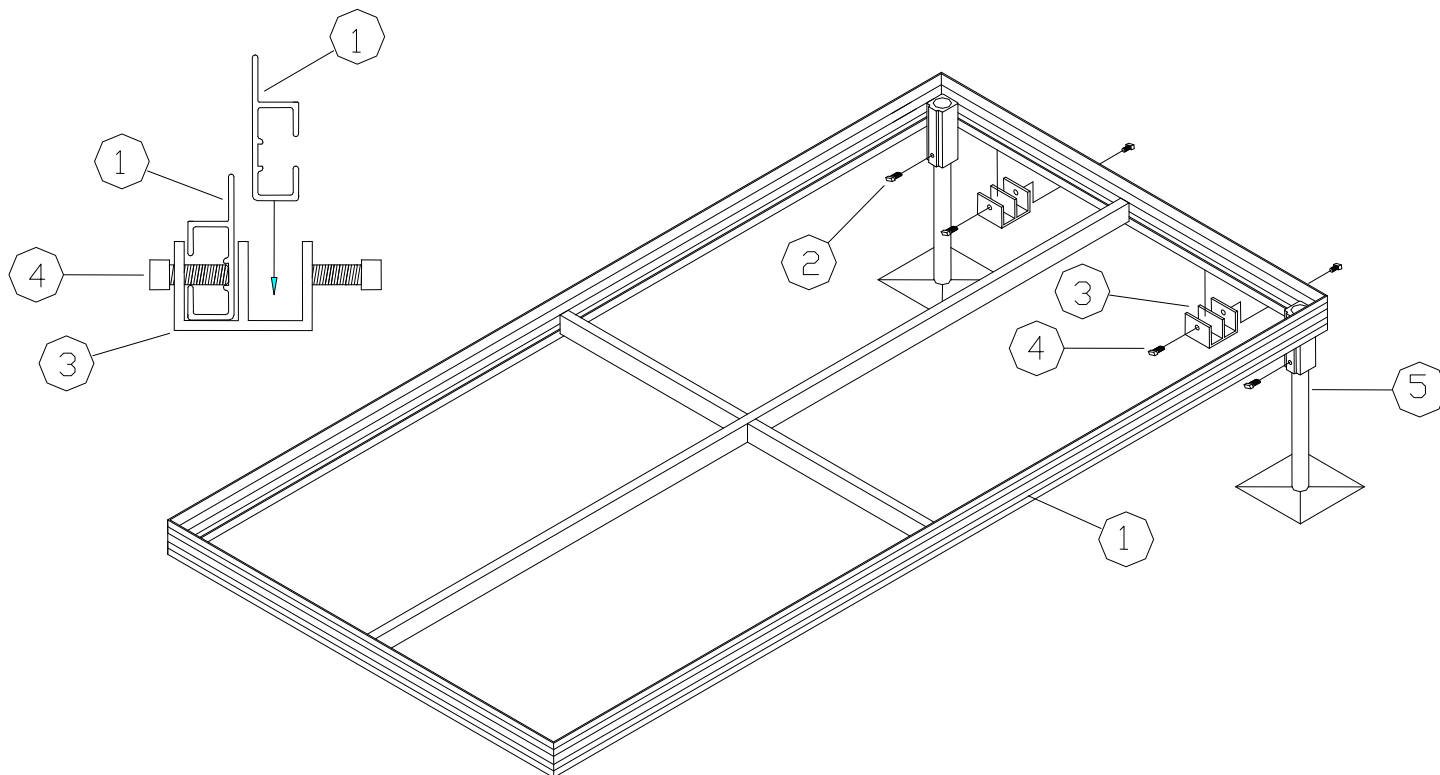

PORTA-DOCK, INC.

4'POST DOCKS (FLUSH POST)

A40F ** A11F ** L10F ** L11F ** L22F ** L23F ** L120F ** L122F
L140F ** L142F ** L24F ** L32F ** L34F ** L126F ** L144F ** L146F ** L42F ** L33F

5'POST DOCKS (FLUSH POST)

L26F ** L25F **L27F ** L28F ** L29F ** L31F **L128F **L130F ** L131F
L148F ** L150F ** L20F ** L21F ** L151F ** L132F ** L134F ** L72F ** L71F ** L73F

Thank you for purchasing our product!

Please read and follow these instructions step by step

Step 1. Lay section on its side and insert optional dock post (**Ref. # 5**) with base to the bottom. Use two 1/2" x 3/4" set screws (**Ref. # 2**) into post bracket and finger tighten. Set section upright. APPD Post Dock only - run the foam tape (**Ref. # 6**) on top of both side rails of post dock frame.

Step 2. If not adding additional sections go onto Step 3. If adding another section, use post dock connector brackets (**Ref. # 3**). Slip under bottom of section so that the outside edge of the bracket is about 7" from side of frame. Attach with 1/2" x 2" set screws (**Ref. # 4**).

Step 3. Adjust posts to desired height and tighten set screws. On APD models, run PVC foam tape on the top edge of the framework. Place cedar or aluminum panels on top of section to complete your post dock section.