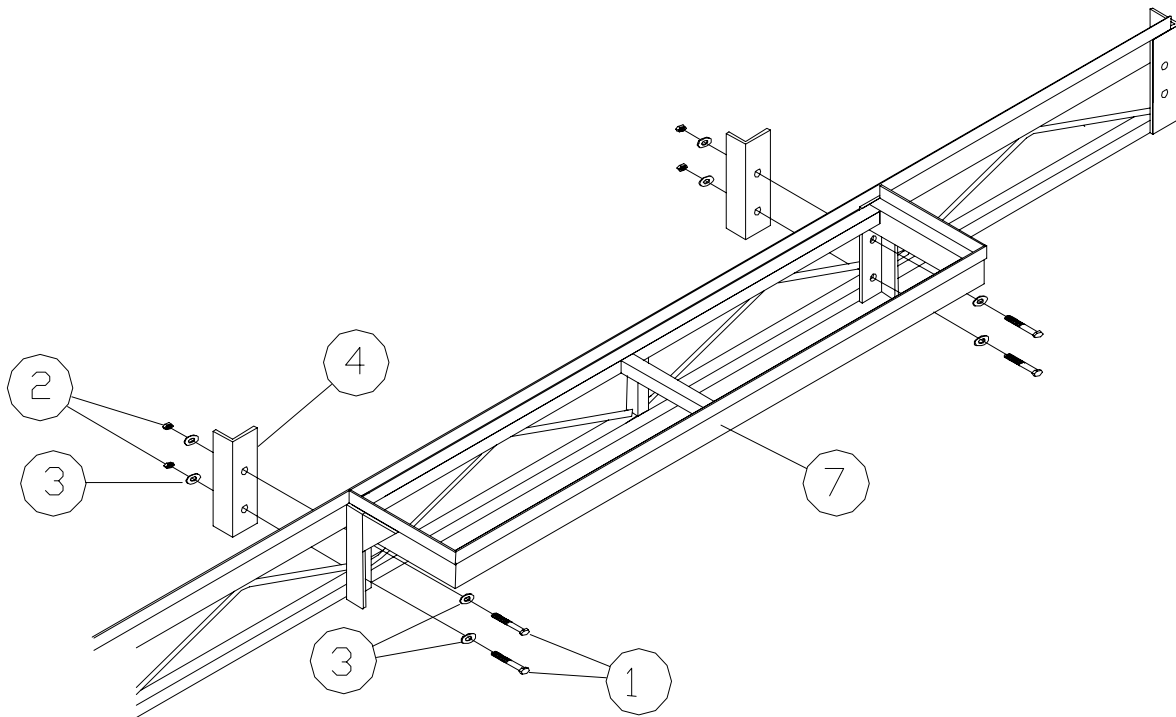

E11 4' X 10" AA/APD DS DECK EXTENSION FOR 4' & 5' DOCKS
E13 4' X 10" CPD DS DECK EXTENSION FOR 4' & 5' DOCKS

Thank you for purchasing our product!
Please read these instructions and follow them step by step.

DOCK EXTENSIONS PARTS LIST

REF#	PART#	DESCRIPTION	AA/APD	CPD
1	5083	3/8" X 2 1/2" BOLT	4	4
2	5056	3/8" NUT	4	4
3	5070	3/8" WASHER	8	8
4	30801	BACKER PLATE 4' & 5' DOCKS	2	2
5	E14	CEDAR 10" X 4' PANEL	-	1
	1750	ALUMINUM EXTENSION PANEL	1	-
6	4108	8' PVC FOAM TAPE - AA/APD EXT.	1	-
7	E40	FRAME EXTENSION FOR 5' DOCKS	1	1