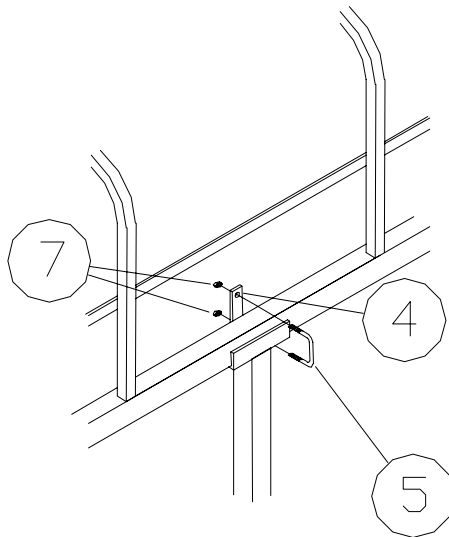

## PORTA-LIFT CANOPY TOP

**Thank you for purchasing our product!**  
**\*Please read these instructions and follow them step by step.\***

**Caution-- If installing or adjusting a canopy mounting bracket on a lift with an existing chain drive winch with mounting tabs, make sure there is no load on the lift before removing the top bolt from the winch. On all other winches the bed must be lowered with the load removed from the bed before the winch is taken off.**

**Step 1.** Set the four canopy mounting brackets (REF. # 6) into the top of each vertical upright of the side member so that the open side of the angle on the mounting bracket is facing to the inside of the lift. Set to desired height using bolts, washers, & nuts (REF. # 10, 13, & 7).

**Step 2.** Set the four canopy sections together with the two stubbed sections (1265 canopy sections do not have stubs) (REF. # 1) in opposite corners. Slide the stubbed ends into the open-end tube sections (REF. # 2) and bolt with 3/8" X 2 1/2" bolts, washers, & nuts (REF. # 3, 13, & 7).  
**NOTE: 1265 models will have four fewer bolting locations than the larger canopy shown in the instruction.**

**Step 3.** Set the canopy into the four mounting brackets and adjust to desired location. Starting from the outside, place a U-bolt (**REF. # 5**) horizontally around the mounting bracket angle and the bottom tube of the canopy frame. Place the U-bolt plate (**REF. # 4**) over the U-bolt and fasten with 3/8" nuts.