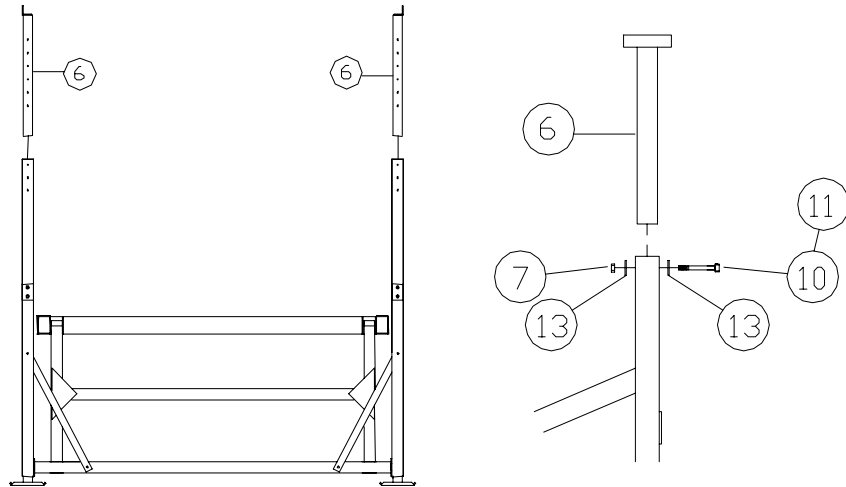

## PORTA-LIFT CANOPY TOP

**Thank you for purchasing our product!**  
**\*Please read these instructions and follow them step by step.\***

**Caution-- If installing or adjusting a canopy mounting bracket on a lift with an existing chain drive winch with mounting tabs, make sure there is no load on the lift before removing the top bolt from the winch. On all other winches the bed must be lowered with the load removed from the bed before the winch is taken off.**

**Step 1.** Set the four canopy mounting brackets (REF. # 6) into the top of each vertical upright of the side member so that the open side of the angle on the mounting bracket is facing to the inside of the lift. Set to desired height using bolts, washers, & nuts (REF. # 10, 13, & 7).

**Step 2.** Set the four canopy sections together with the two stubbed sections (1265 canopy sections do not have stubs) (REF. # 1) in opposite corners. Slide the stubbed ends into the open-end tube sections (REF. # 2) and bolt with 3/8" X 2 1/2" bolts, washers, & nuts (REF. # 3, 13, & 7).  
**NOTE: 1265 models will have four fewer bolting locations than the larger canopy shown in the instruction.**

**Step 3.** Set the canopy into the four mounting brackets and adjust to desired location. Starting from the outside, place a U-bolt (**REF. # 5**) horizontally around the mounting bracket angle and the bottom tube of the canopy frame. Place the U-bolt plate (**REF. # 4**) over the U-bolt and fasten with 3/8" nuts.