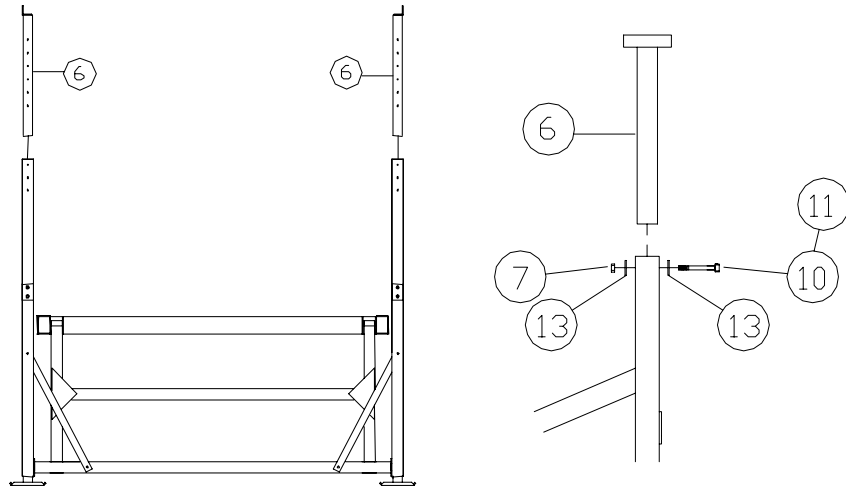

## PORTA-LIFT CANOPY TOP

**Thank you for purchasing our product!**  
**\*Please read these instructions and follow them step by step.\***

**Caution-- If installing or adjusting a canopy mounting bracket on a lift with an existing chain drive winch with mounting tabs, make sure there is no load on the lift before removing the top bolt from the winch. On all other winches the bed must be lowered with the load removed from the bed before the winch is taken off.**

**Step 1.** Set the four canopy mounting brackets (REF. # 6) into the top of each vertical upright of the side member so that the open side of the angle on the mounting bracket is facing to the inside of the lift. Set to desired height using bolts, washers, & nuts (REF. # 10, 13, & 7).

**Step 2.** Set the four canopy sections together with the two stubbed sections (1265 canopy sections do not have stubs) (REF. # 1) in opposite corners. Slide the stubbed ends into the open-end tube sections (REF. # 2) and bolt with 3/8" X 2 1/2" bolts, washers, & nuts (REF. # 3, 13, & 7).  
**NOTE: 1265 models will have four fewer bolting locations than the larger canopy shown in the instruction.**

**Step 3.** Set the canopy into the four mounting brackets and adjust to desired location. Starting from the outside, place a U-bolt (**REF. # 5**) horizontally around the mounting bracket angle and the bottom tube of the canopy frame. Place the U-bolt plate (**REF. # 4**) over the U-bolt and fasten with 3/8" nuts.