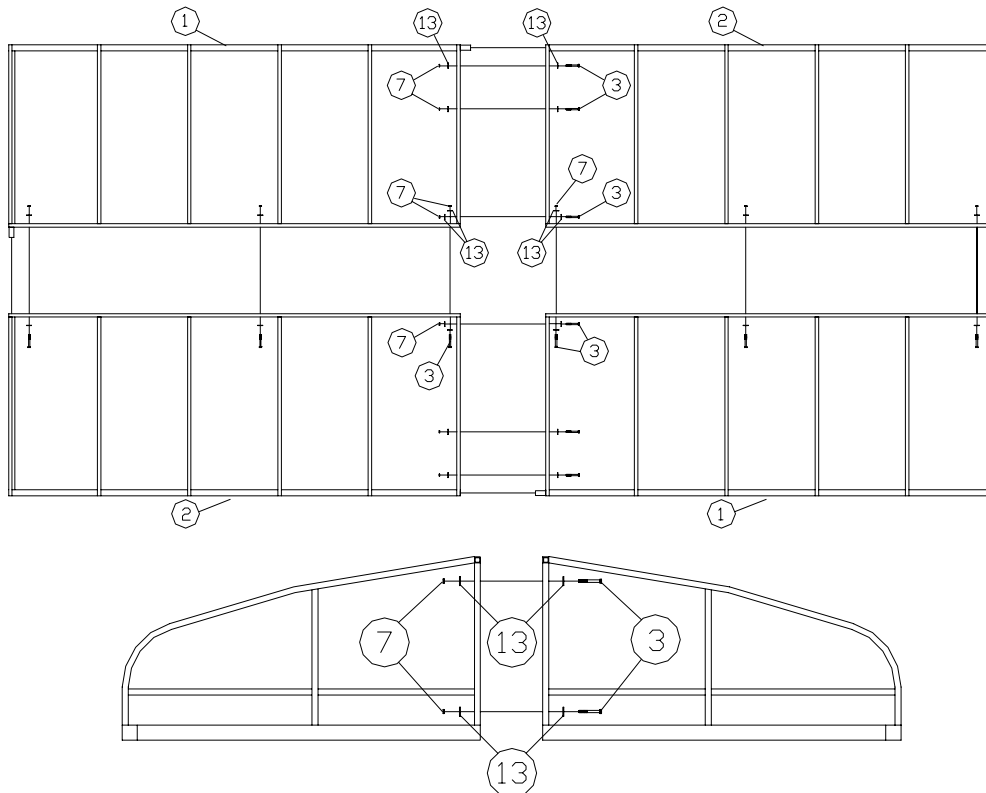

## PORTA-LIFT CANOPY TOP

**Thank you for purchasing our product!**  
**\*Please read these instructions and follow them step by step.\***

**Caution-- If installing or adjusting a canopy mounting bracket on a lift with an existing chain drive winch with mounting tabs, make sure there is no load on the lift before removing the top bolt from the winch. On all other winches the bed must be lowered with the load removed from the bed before the winch is taken off.**

**Step 1.** Set the four canopy mounting brackets (REF. # 6) into the top of each vertical upright of the side member so that the open side of the angle on the mounting bracket is facing to the inside of the lift. Set to desired height using bolts, washers, & nuts (REF. # 10, 13, & 7).

**Step 2.** Set the four canopy sections together with the two stubbed sections (1265 canopy sections do not have stubs) (REF. # 1) in opposite corners. Slide the stubbed ends into the open-end tube sections (REF. # 2) and bolt with 3/8" X 2 1/2" bolts, washers, & nuts (REF. # 3, 13, & 7).  
**NOTE: 1265 models will have four fewer bolting locations than the larger canopy shown in the instruction.**

**Step 3.** Set the canopy into the four mounting brackets and adjust to desired location. Starting from the outside, place a U-bolt (**REF. # 5**) horizontally around the mounting bracket angle and the bottom tube of the canopy frame. Place the U-bolt plate (**REF. # 4**) over the U-bolt and fasten with 3/8" nuts.