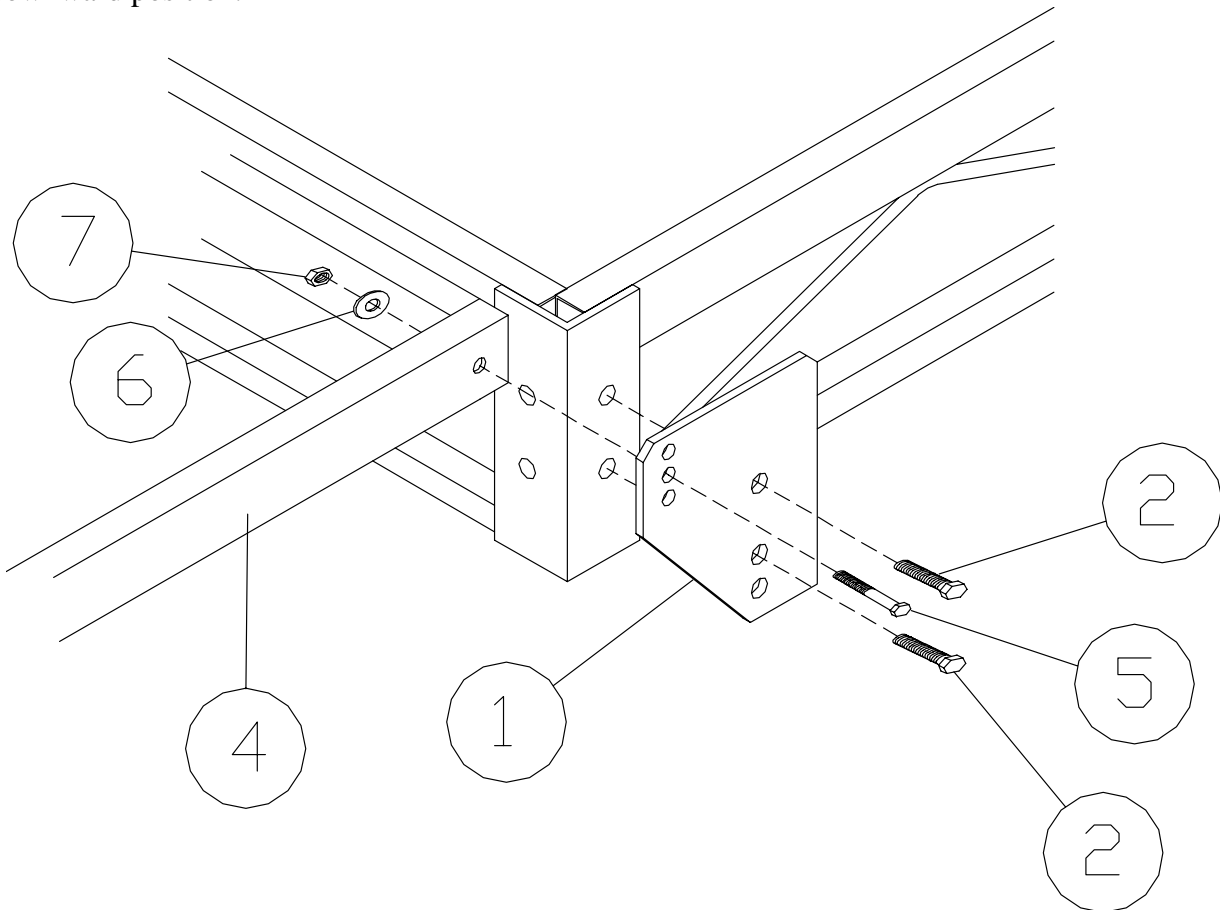

4' X 4' RAMP A12 4' AA *A89 4' APD *A99 4' CPD *S52 4' SC *G52 4' GC*
5' X 4' RAMP L65 5' APD RAMP, L70 5' CPD RAMP

For Beige Decking add the Letter B to the Model.

**Thank you for purchasing our product.
Please read these instructions and follow them step by step.**

NOTE: All above ramps are 4' OR 5' X 4' in length and on APD ramps only, run foam tape on top of all sides of the ramp (**REF. # 8**).

STEP 1. Bolt ramp mounting brackets (**REF. # 1**) to the side of the angles on the dock section using 1/2" X 1 1/2" bolts and nuts (**REF. # 2 & 3**). If a post bracket is also used on the end of the section, bolt the ramp mounting bracket between the section angle and the post bracket.

STEP 2. Place the end of the ramp section (**REF. # 4**) with the holes, between the two mounting brackets and fasten to brackets with 3/8" X 2" bolts, washer and nut (**REF. # 5, 6 & 7**).

STEP 3. The top hole in the mounting bracket is used for models **A12, A89, L65, L70 & A99** if the ramp is to be used in an upward position. The center hole is used for model **A12** mounted in a downward position or it can be used for models **G52 & S52** in an upward position. The bottom hole is used for models **A89, A99, G52 & S52** in the downward position.